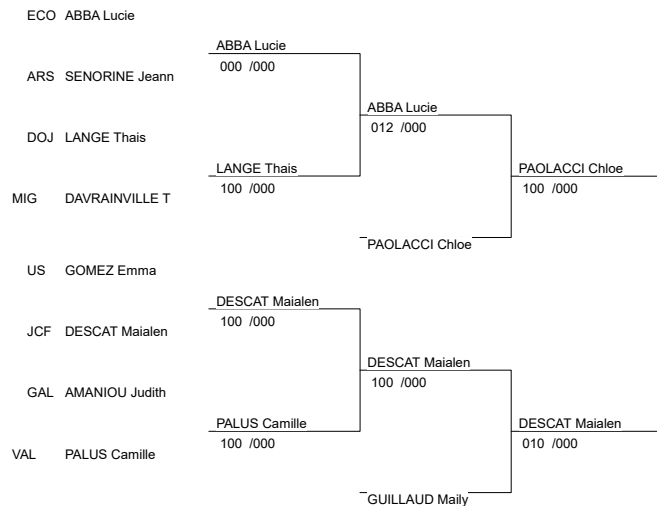

Championnat départemental Cadettes

5/02/2017 Lormont

Cat. -52

Nb. de Judokas: 15