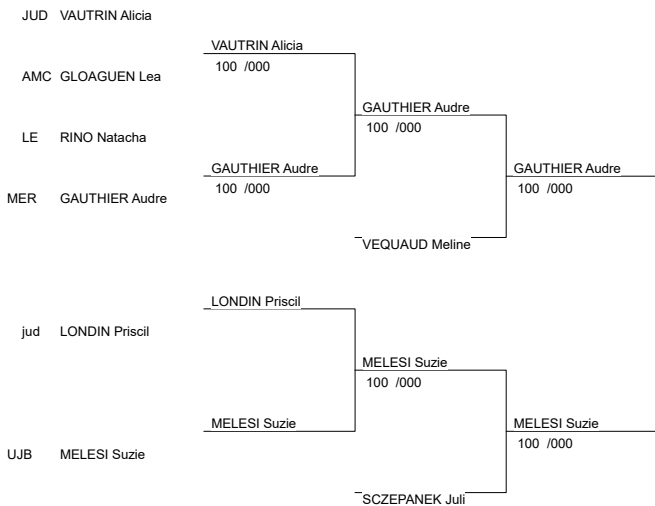

1 - MINIER Modane	DOJO BEGLAIS	14	DOJ
2 - GUILLAUD Mailys cole	LORMONT AM	14	LOR
3 - GAUTHIER Audrey	MERIGNAC SA	14	MER
3 - MELESI Suzie	UJBAS	14	UJB
5 - VEQUAUD Meline	EYSINES EJ	14	EYS
5 - SCZEPANEK Juliette	UJBAS	14	UJB
7 - VAUTRIN Alicia	JUDO PODENSAC	14	JUD
7 - LONDIN Priscillia	judo sauveter	14	jud