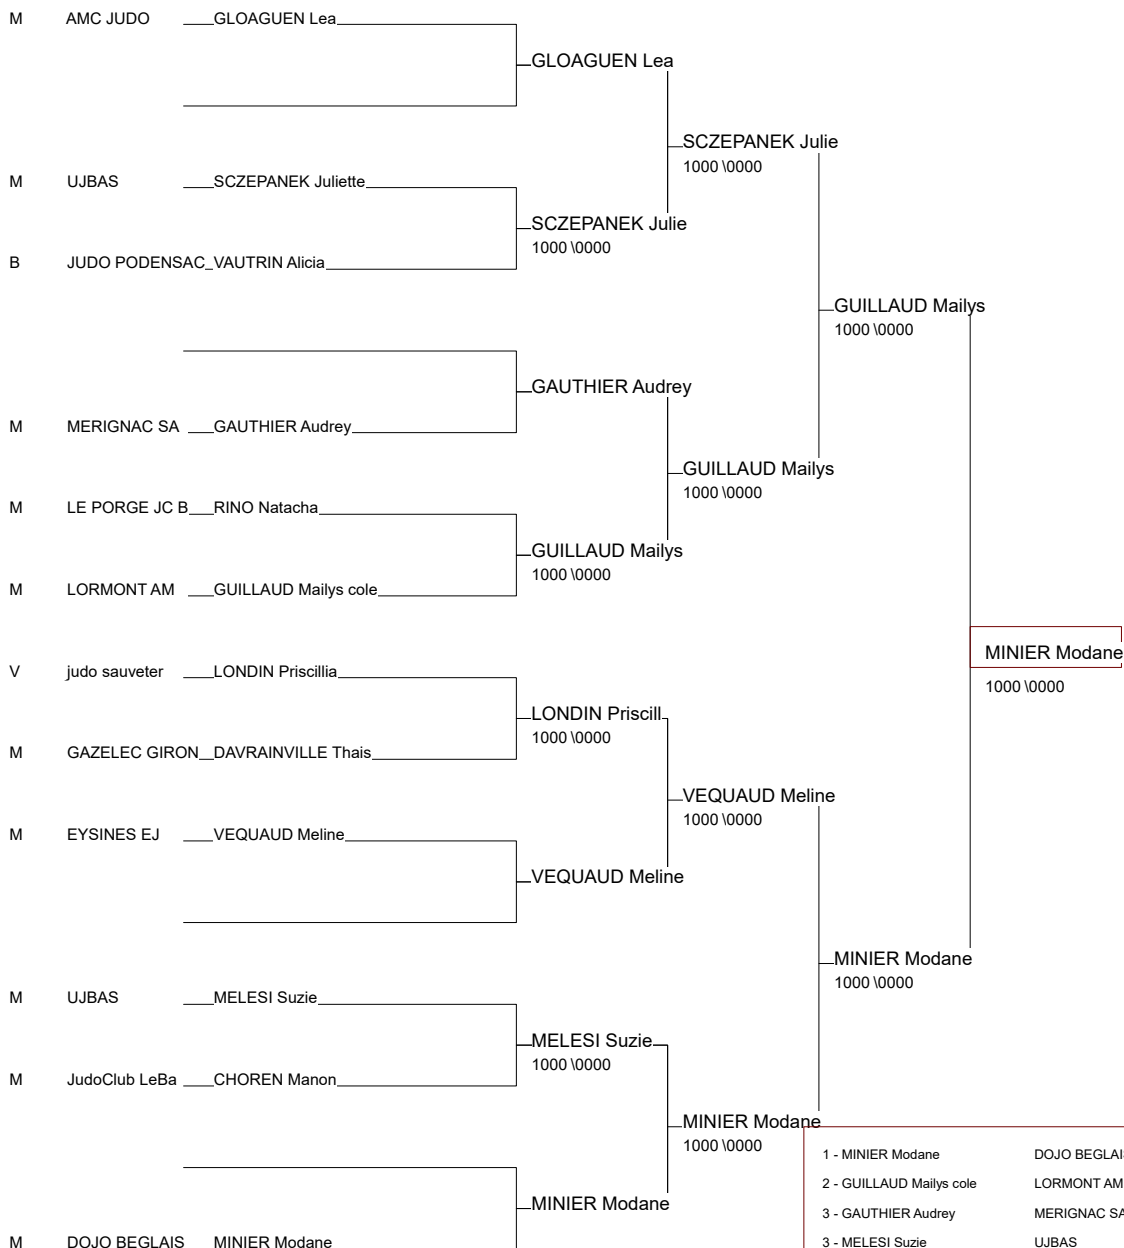

Championnat de France Cadettes 33

17/01/2016 LORMONT

Cat. -48

Nb. de Judokas: 12