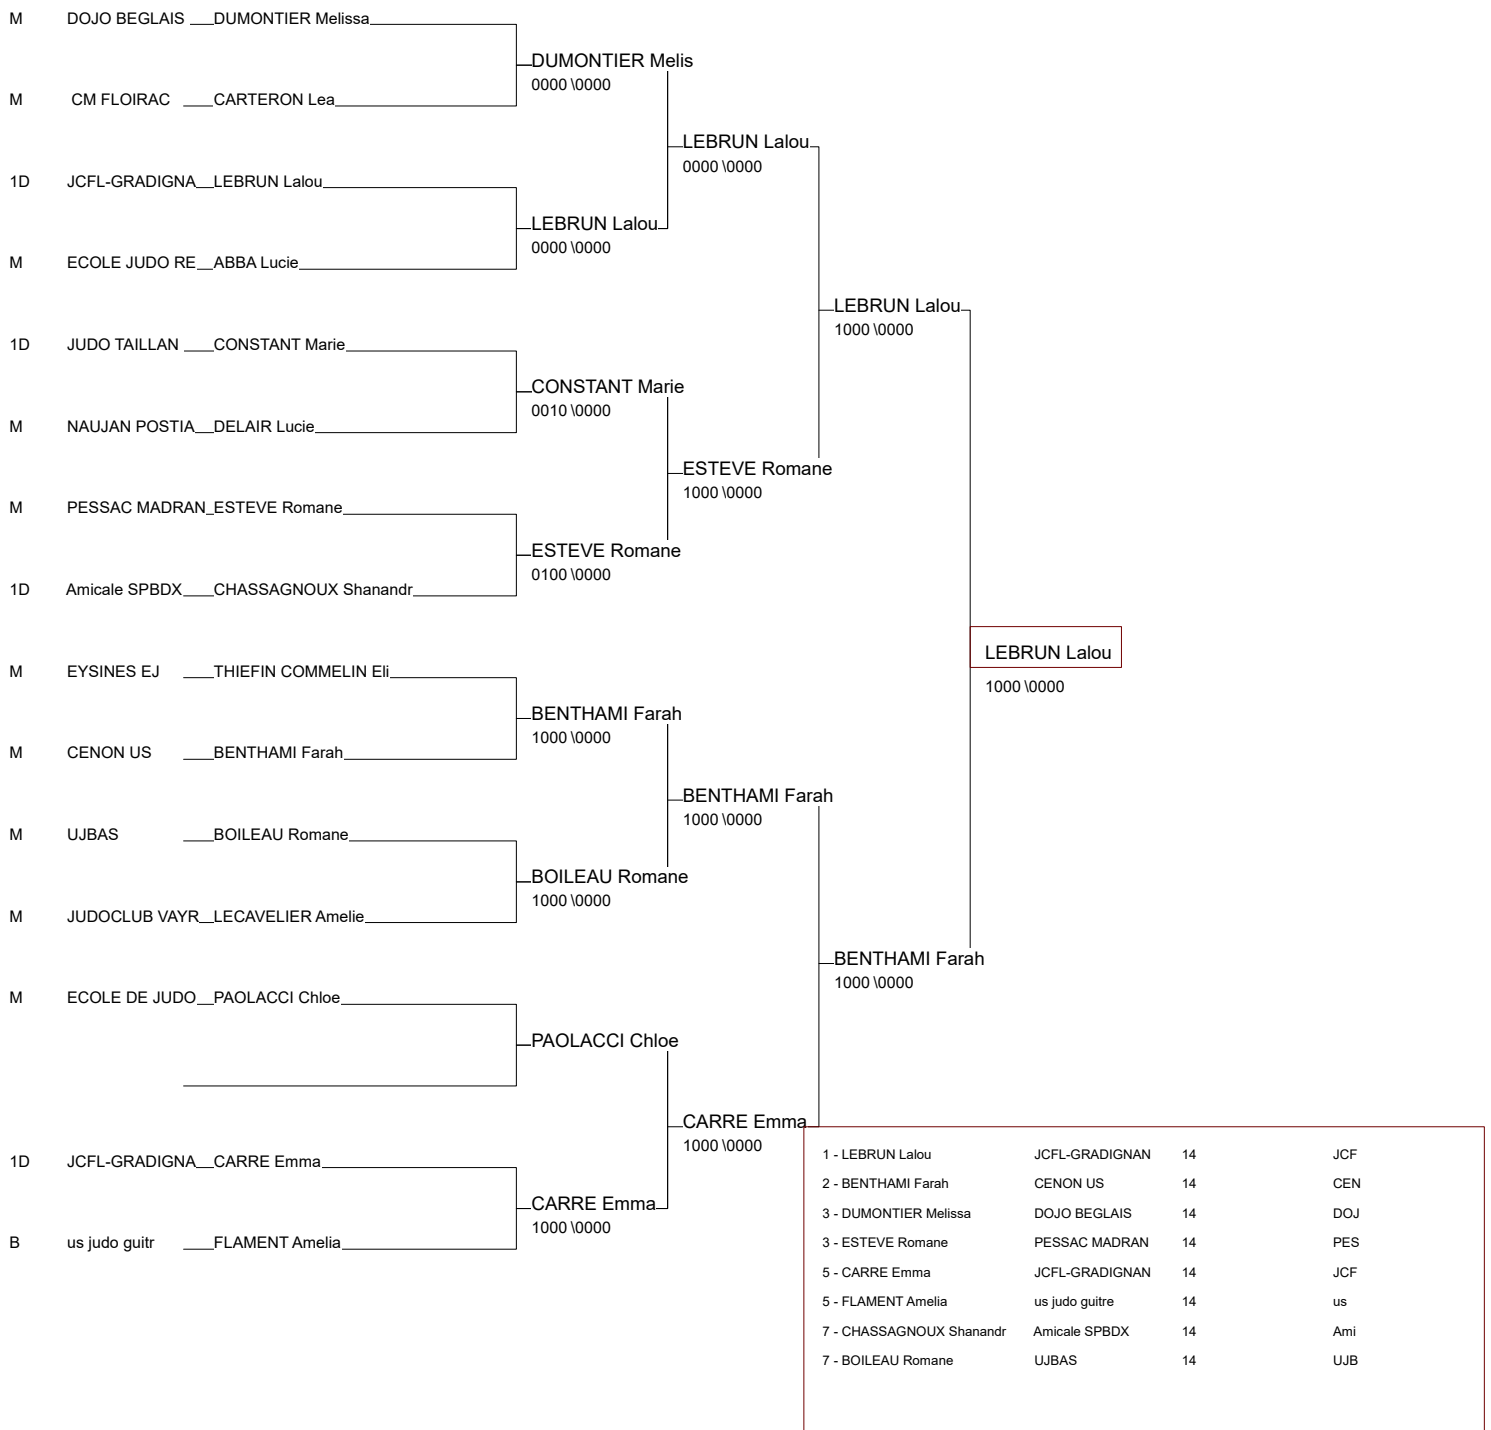

Championnat de France Cadettes 33

17/01/2016 LORMONT

Cat. -52

Nb. de Judokas: 15