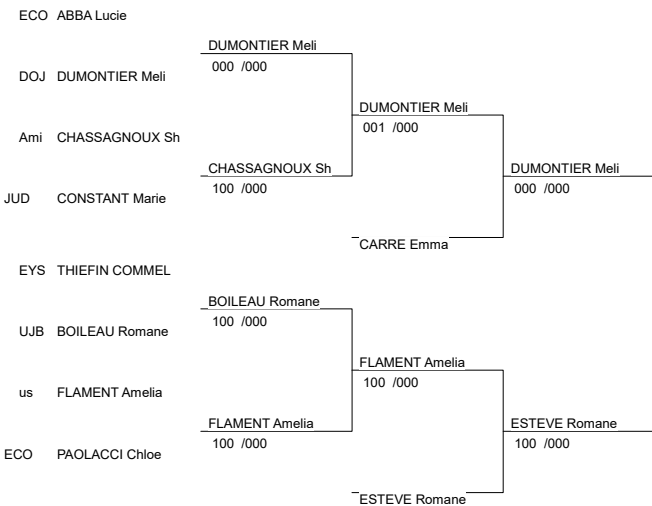

Championnat de France Cadettes 33

17/01/2016 LORMONT

Cat. -52

Nb. de Judokas: 15