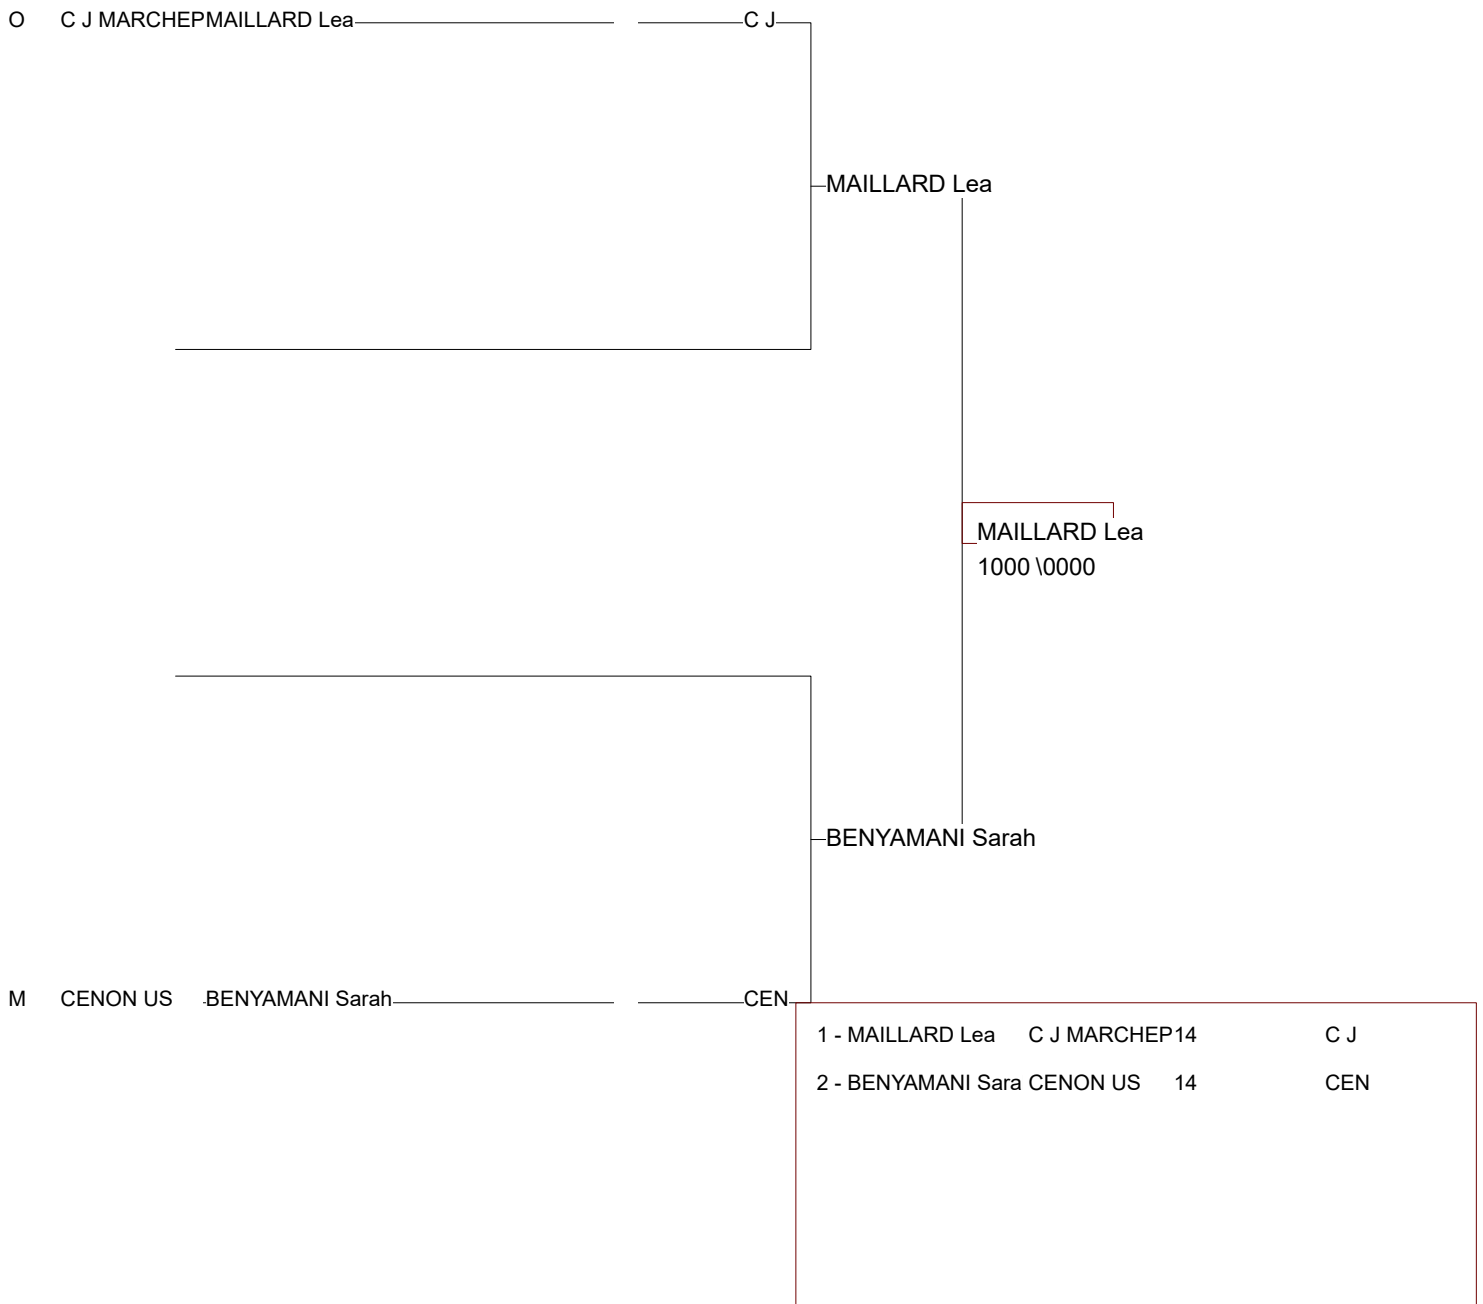

Championnat de France Cadettes 33

17/01/2016 LORMONT

Cat. -40

Nb. de Judokas: 2