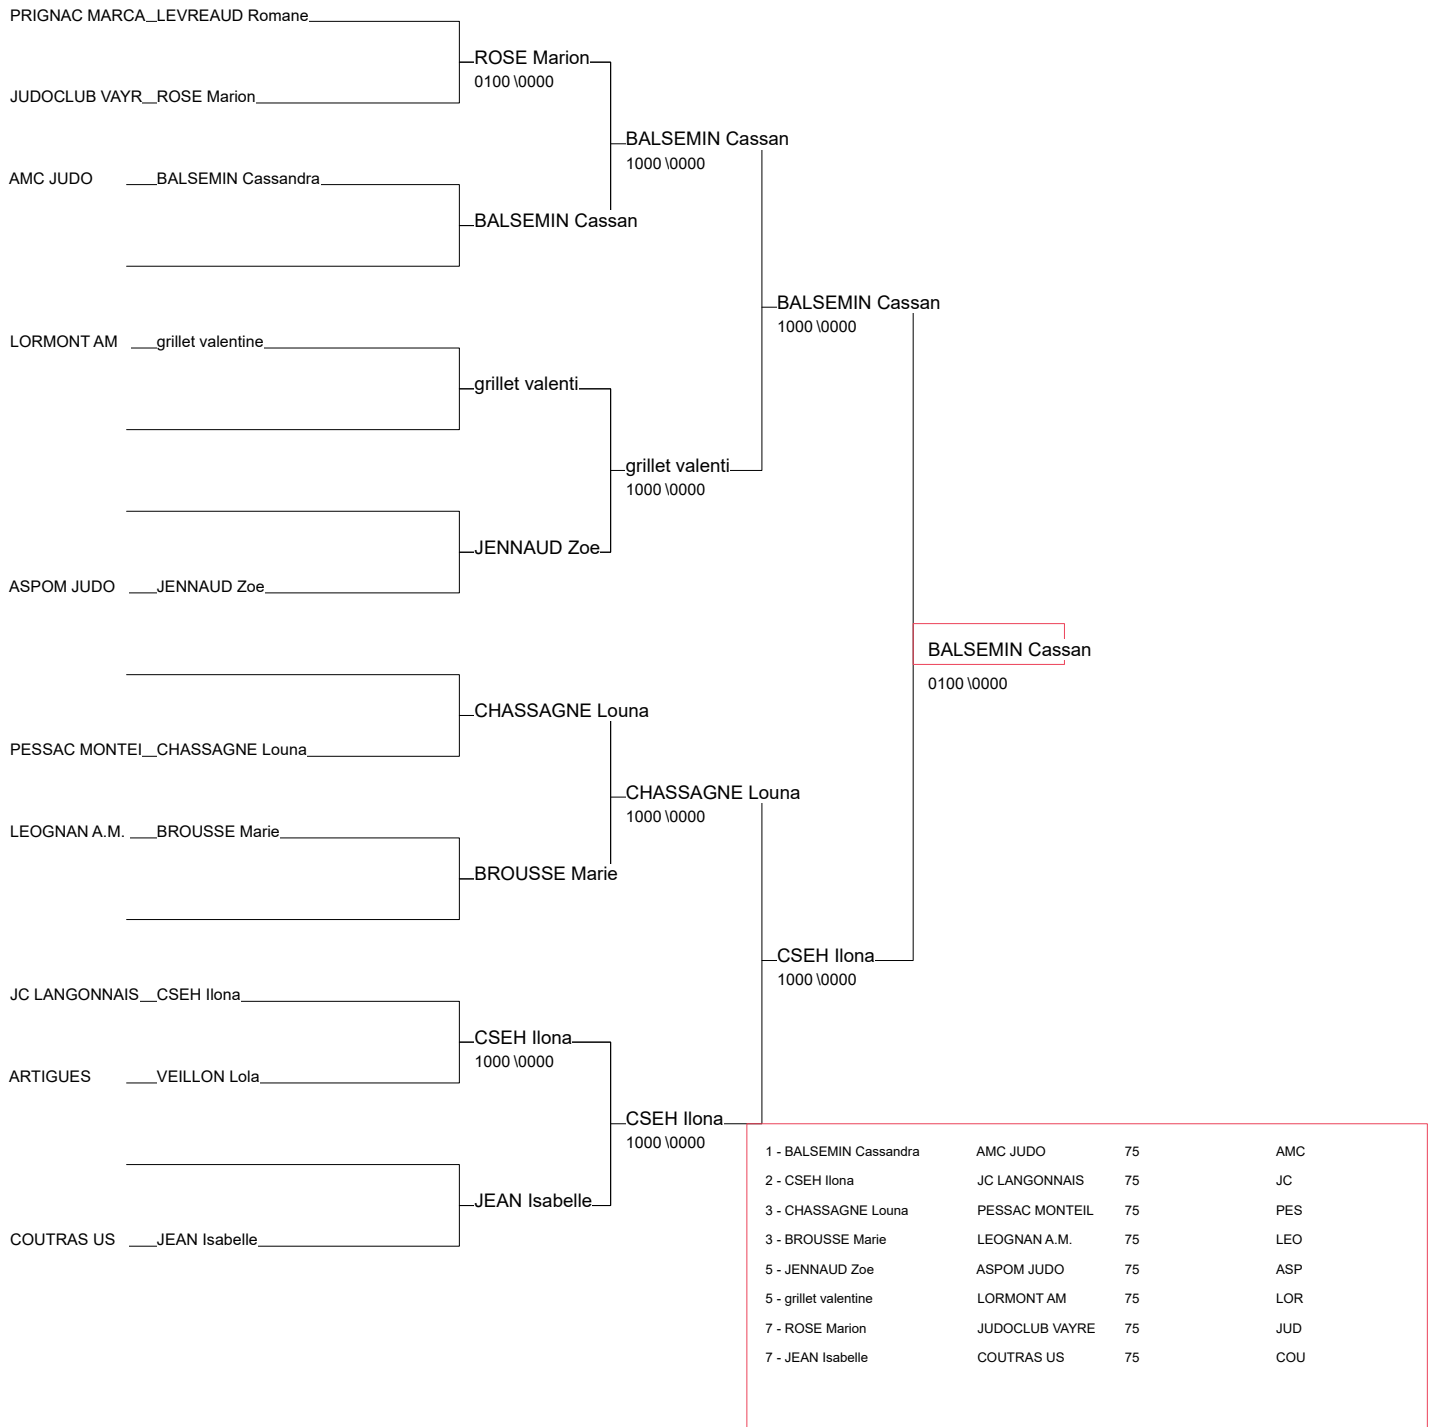

Championnat départemental Minimes

26/03/2017 LORMONT

Cat. -36

Nb. de Judokas: 10