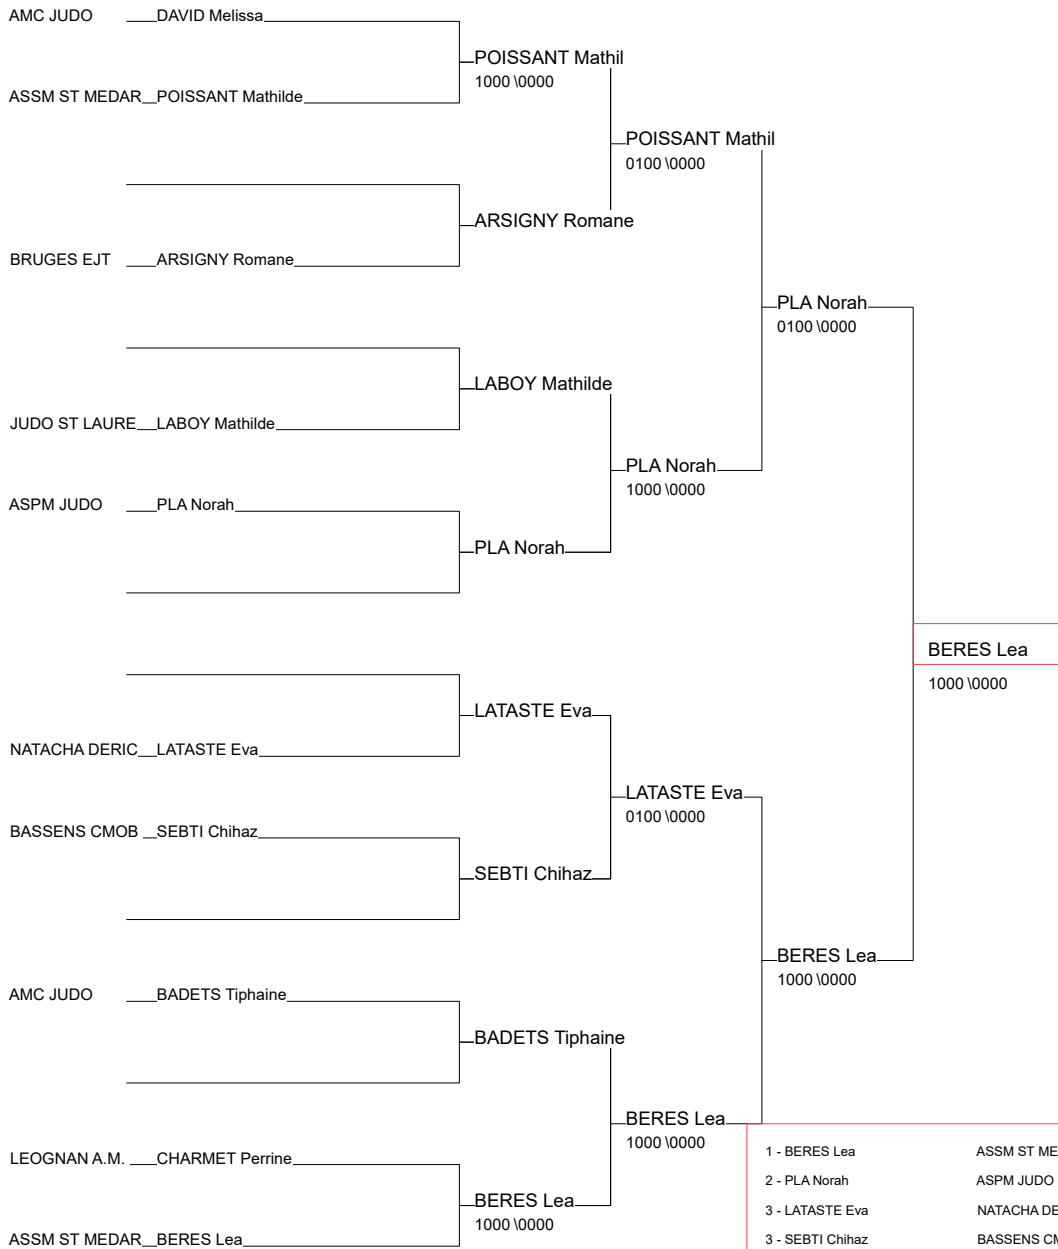

Championnat départemental Minimes

26/03/2017 LORMONT

Cat. -44

Nb. de Judokas: 10