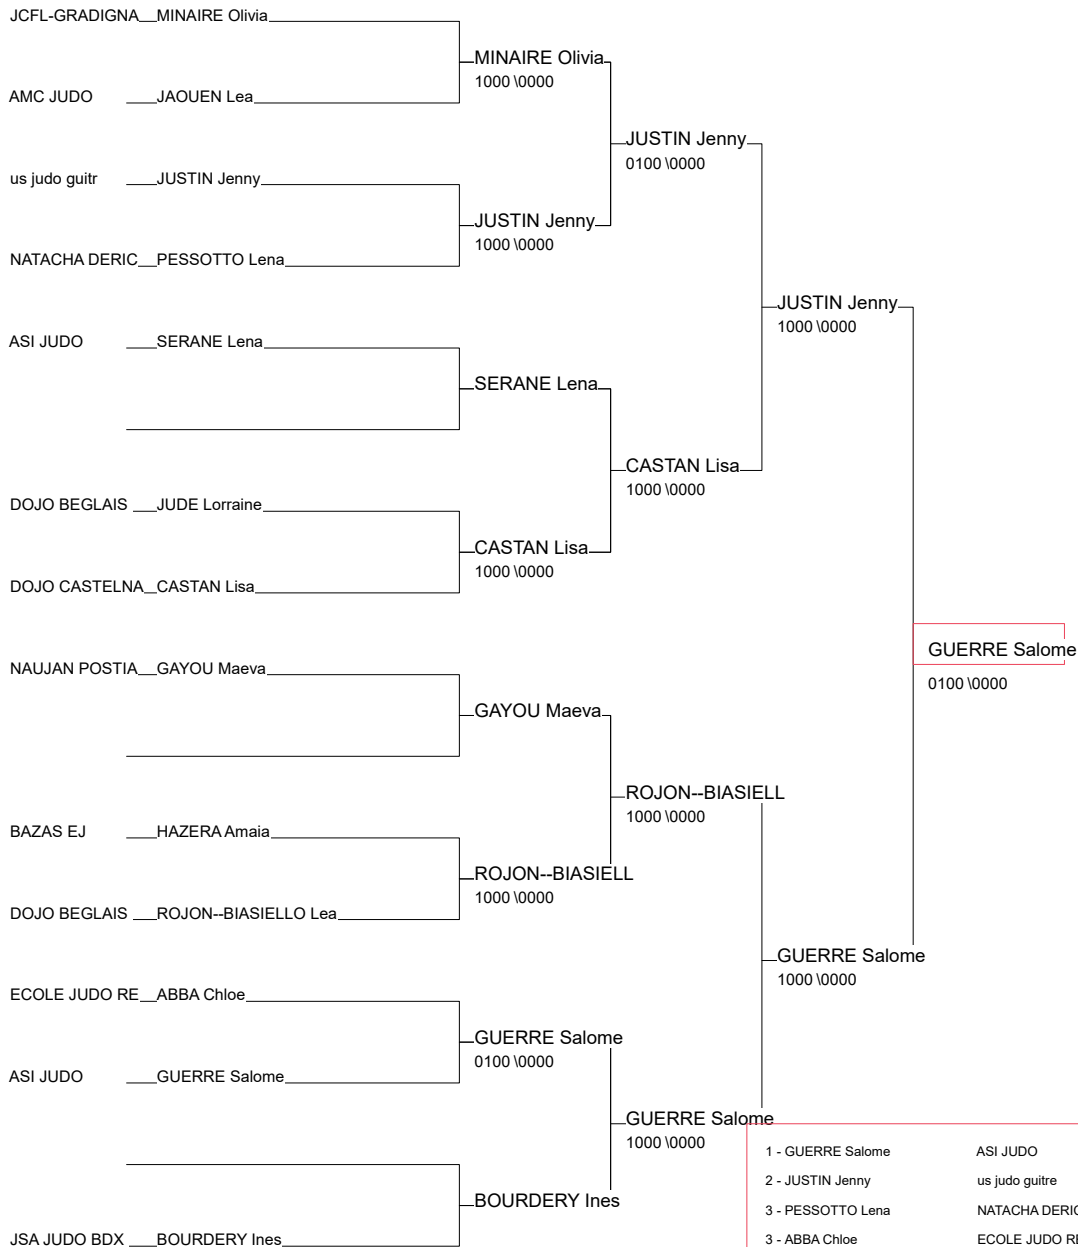

Championnat départemental Minimes

26/03/2017 LORMONT

Cat. -48

Nb. de Judokas: 13